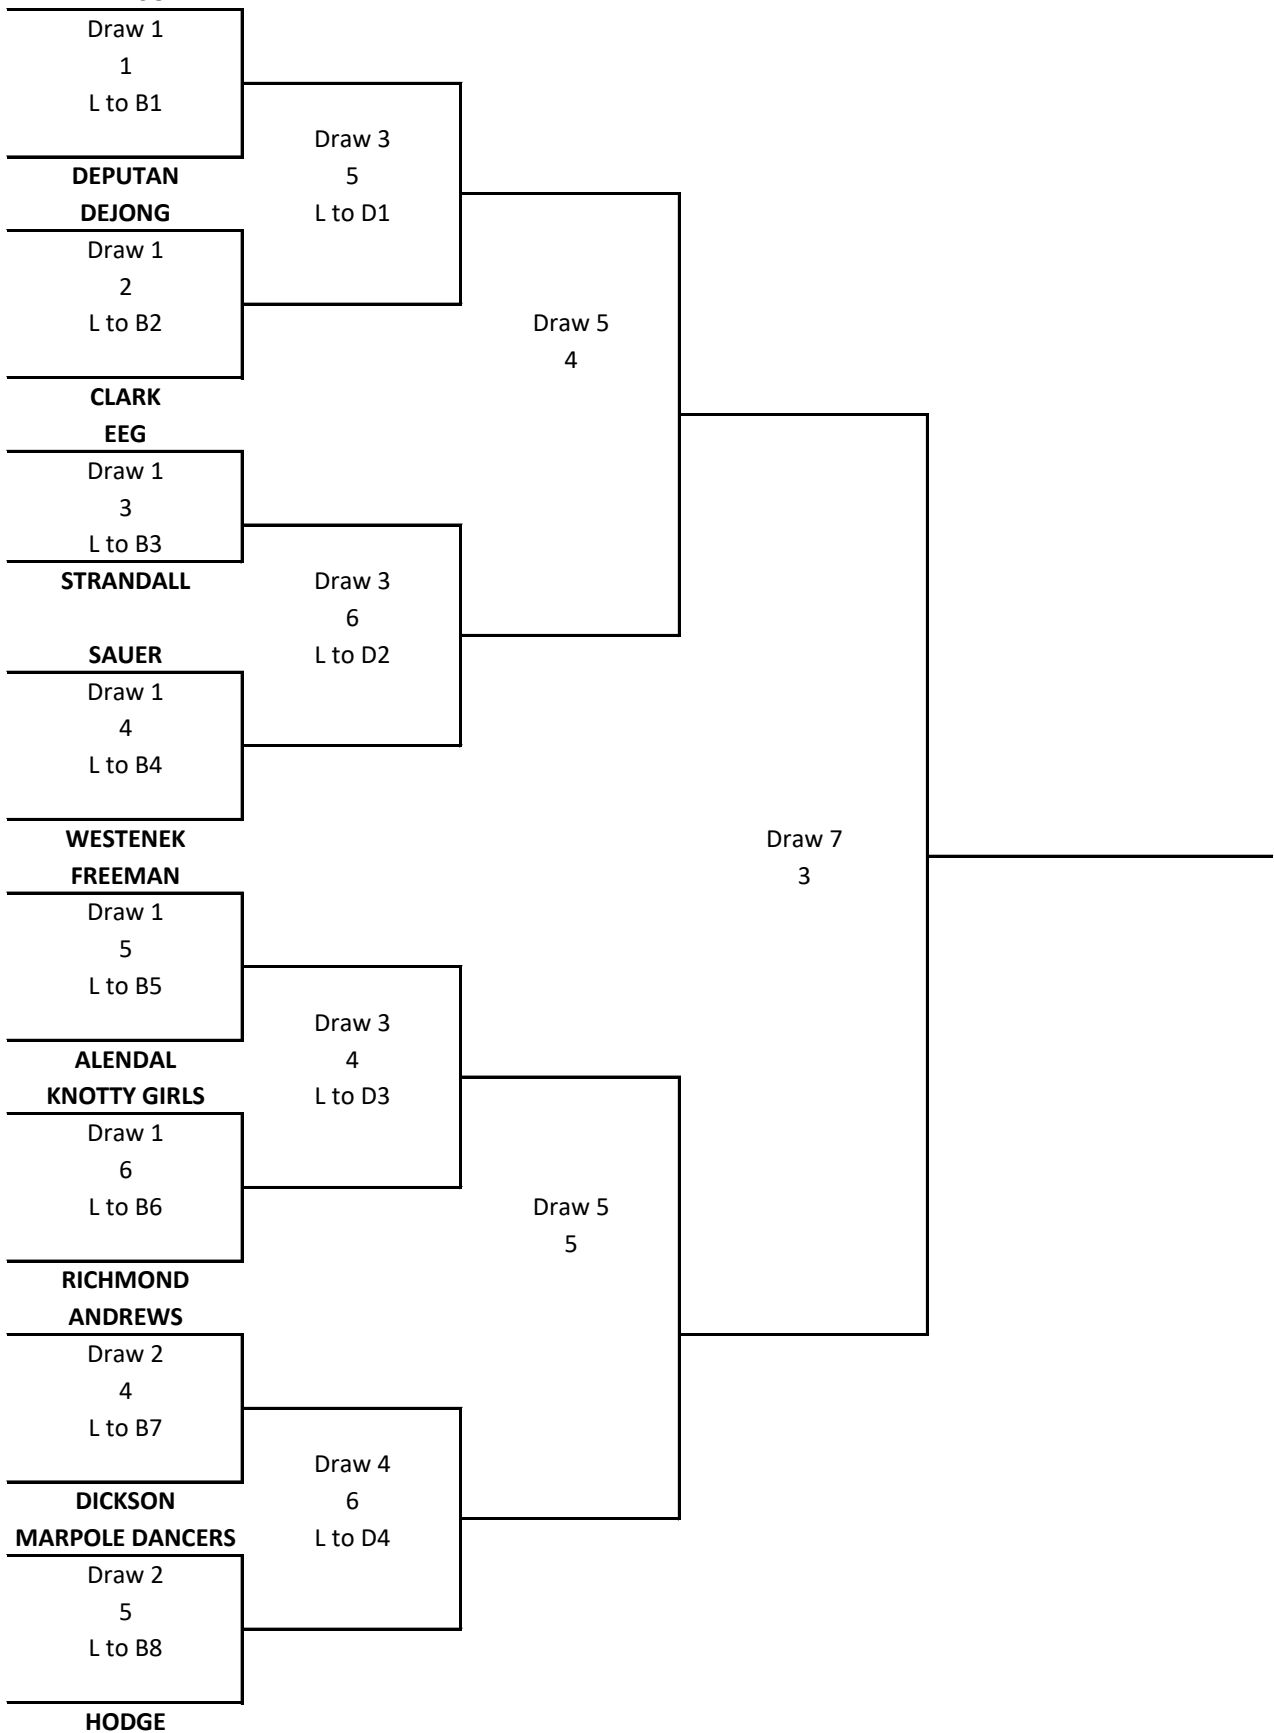

**CLARK
EEG**

Draw 1
3
L to B3

STRANDALL

SAUER
Draw 1
4
L to B4

**WESTENEK
FREEMAN**

Draw 1
5
L to B5

**ALENDAL
KNOTTY GIRLS**

Draw 1
6
L to B6

**RICHMOND
ANDREWS**

Draw 2
4
L to B7

**DICKSON
MARPOLE DANCERS**

Draw 2
5
L to B8

HODGE

Draw 3
5
L to D1

Draw 3
6
L to D2

Draw 3
4
L to D3

Draw 4
6
L to D4

Draw 5
4

Draw 5
5

Draw 7
3

B1

Draw 4

L to C1

3